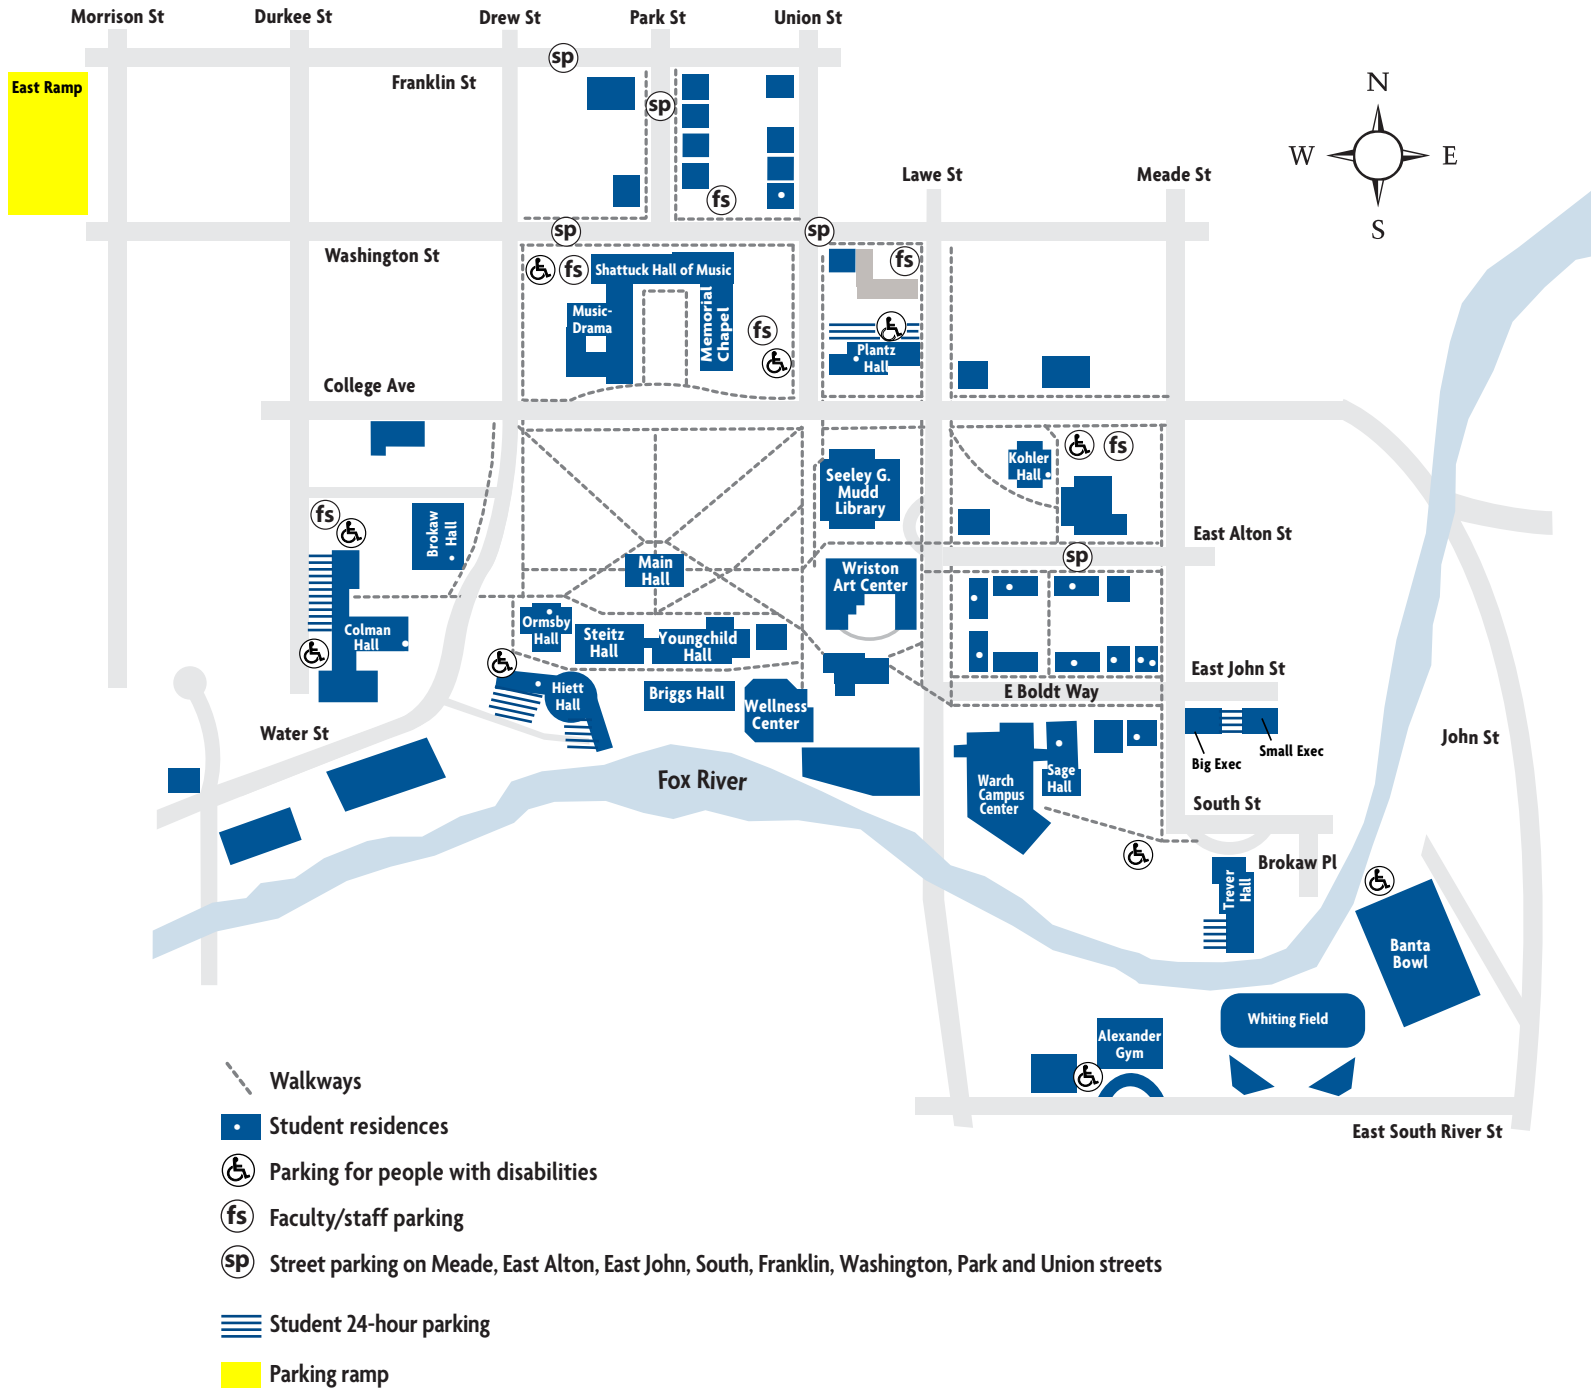

# Lawrence University Faculty/Staff/Student Parking

Students must move cars from FS parking lots by 7:30 a.m.  
 There is no street parking between 2 and 5 a.m. or when there is a snow emergency declared by the city of Appleton